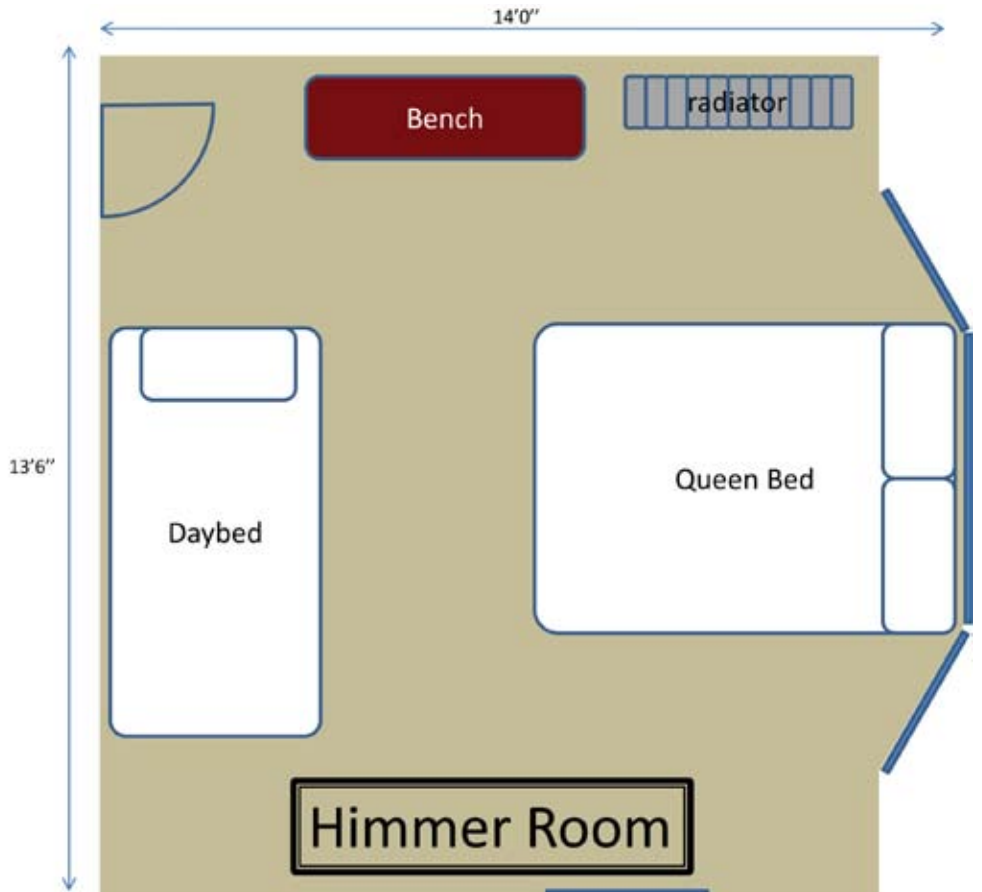

Stewartville

HERITAGE HOUSE

Himmer Suite (Beige/Red Room)

The Himmer Suite can accommodate 2-3 overnight guests. The bedroom includes a twin-sized daybed and a queen bed.

The Himmer Suite Queen Bed

The Himmer Suite Twin-Sized Daybed