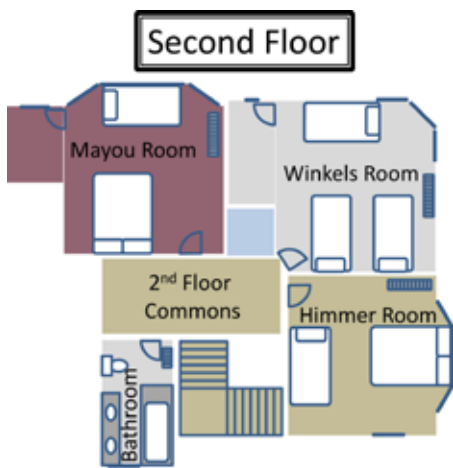

Stewartville

HERITAGE HOUSE

Himmer Suite (Beige/Red Room)

The Himmer Suite can accommodate 2-3 overnight guests. The bedroom includes a twin-sized daybed and a queen bed.

The Himmer Suite Queen Bed

The Himmer Suite Twin-Sized Daybed