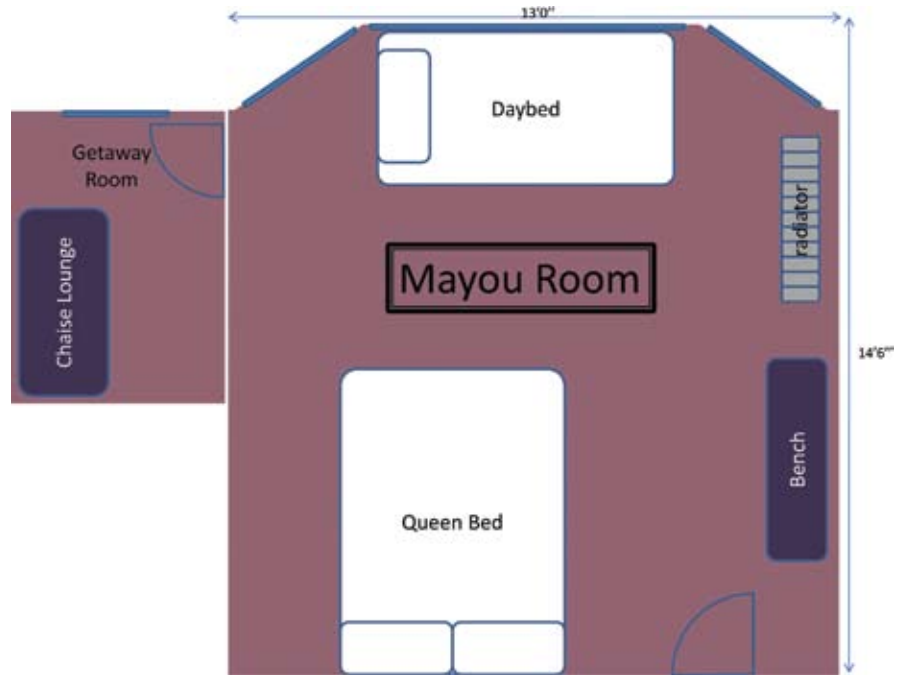

Stewartville

HERITAGE HOUSE

The Mayou Suite Queen Bed

Mayou Suite – (Maroon/Brown Room)

The Mayou Suite can accommodate 2-3 overnight guests. The bedroom includes a twin-sized daybed and a queen bed. This room also has a chaise lounge tucked away in a small nook for reading.

The Mayou Suite Daybed

The Mayou Suite Chaise Lounge