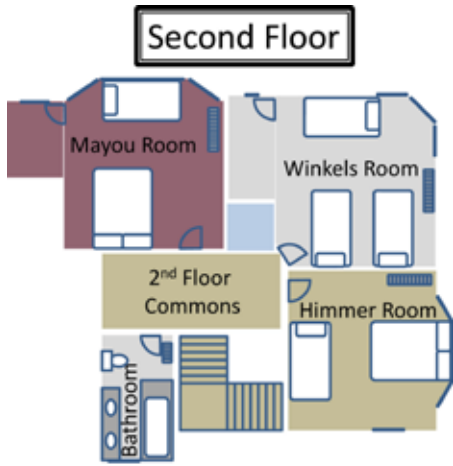

Stewartville

HERITAGE HOUSE

The Mayou Suite Queen Bed

Mayou Suite – (Maroon/Brown Room)

The Mayou Suite can accommodate 2-3 overnight guests. The bedroom includes a twin-sized daybed and a queen bed. This room also has a chaise lounge tucked away in a small nook for reading.

The Mayou Suite Daybed

The Mayou Suite Chaise Lounge