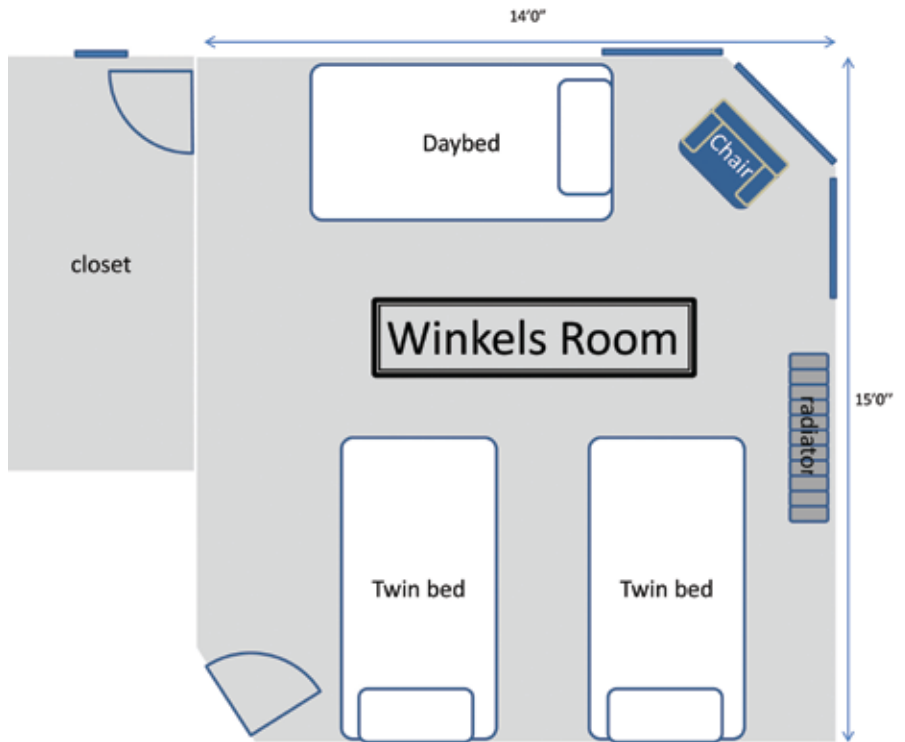

## HERITAGE HOUSE

### Winkels Suite – (White/Teal Room)

Winkels Suite – (White/Teal Room): The Winkels Suite can accommodate 3 overnight guests. The bedroom is our largest room and includes 2 twin beds and 1 twin-sized daybed. It also includes a comfortable chair for reading. It has a large closet for storage.

The Winkels Suite Bed

The Winkels Suite Twin-Sized Daybed

The Winkels Suite Twin Beds