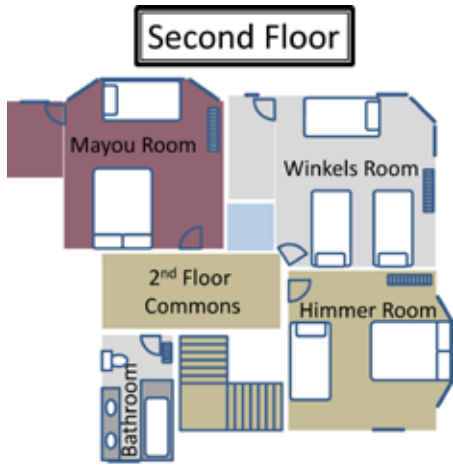

### Winkels Suite – (White/Teal Room)

Winkels Suite – (White/Teal Room): The Winkels Suite can accommodate 3 overnight guests. The bedroom is our largest room and includes 2 twin beds and 1 twin-sized daybed. It also includes a comfortable chair for reading. It has a large closet for storage.

The Winkels Suite Bed

The Winkels Suite Twin-Sized Daybed

The Winkels Suite Twin Beds